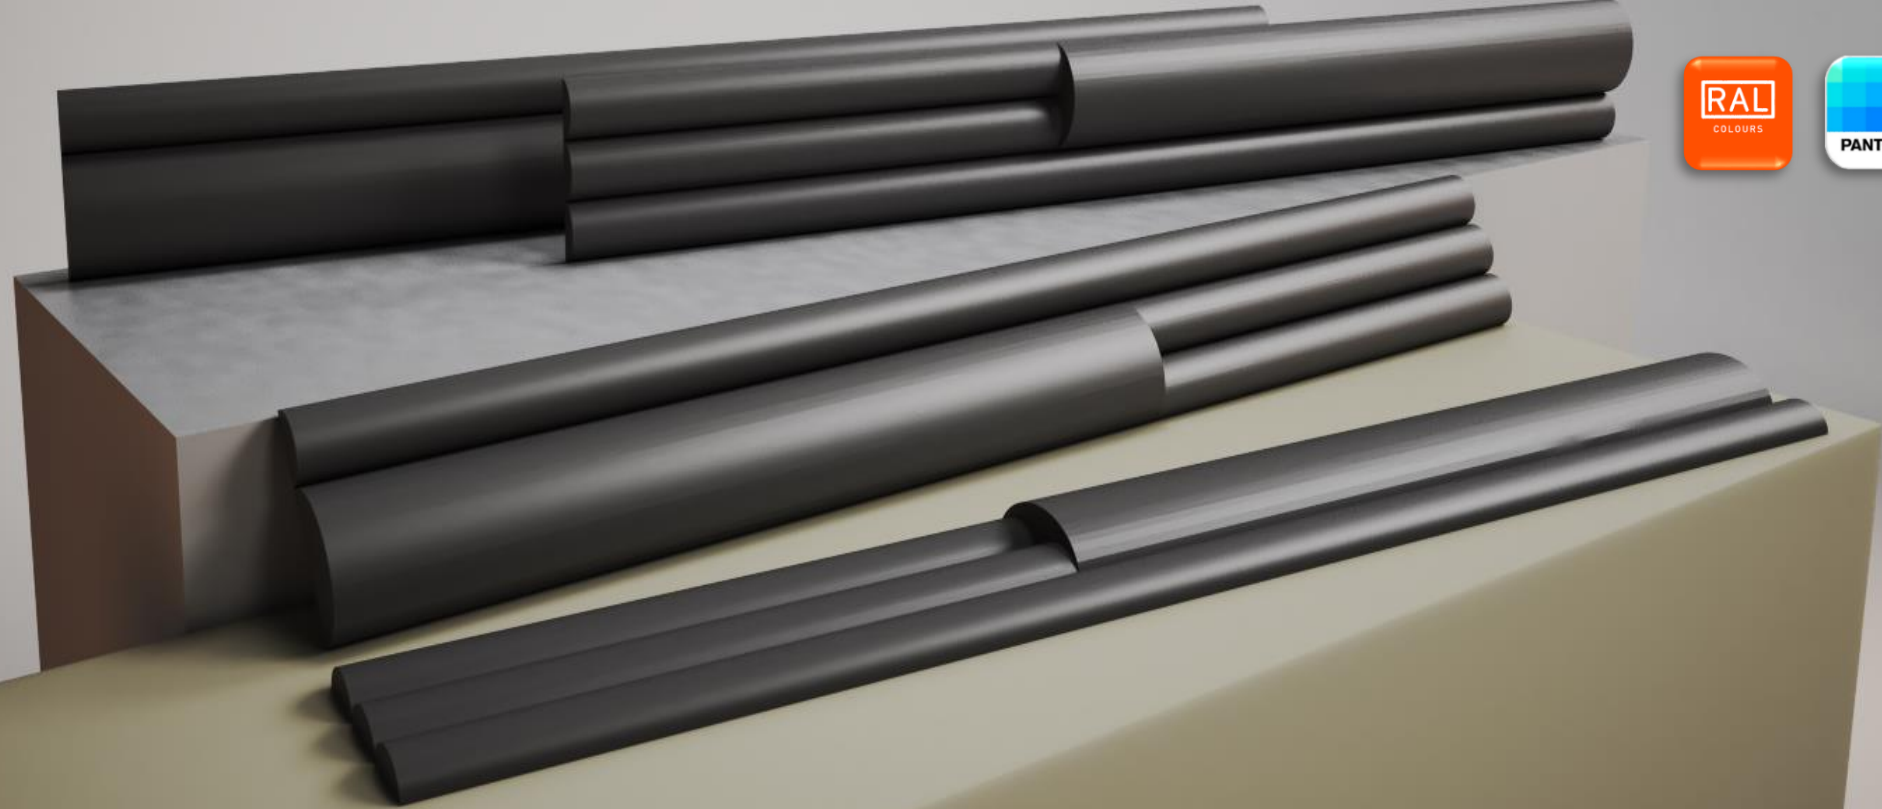

PLAN

12 x 100 CM

ULTRA SERIES SURFACES

COLOR SURFACES

GLOSS

MATTE

DECO SERIES SURFACES

SEMI GLOSS

MATTE

NATURAL SERIES SURFACES

GROSS CONCRETE

SELF COLORED